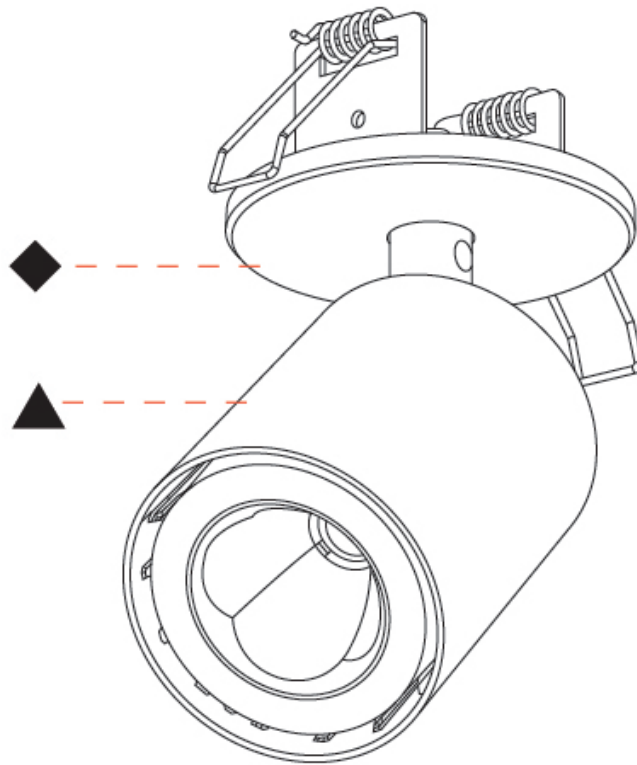

A3D345-

PROJECT	_____
TYPE	_____
SPECIFIER	_____
QUANTITY	_____
DATE	_____

A