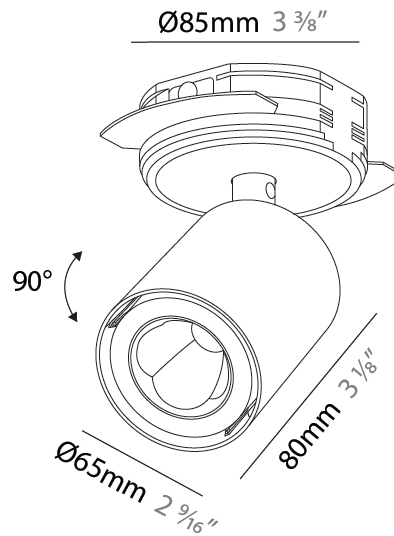

1. To build a product code in our configurator select the specify button on the base model # product page
2. To build a manual product code on this datasheet choose from the options listed below in blue font and add the suffix to the base model #

GENERAL

Series: Oiko Pro In
Brand: Prolicht
Division: Architectural
Mounting Type: Trimless
Mounting Location: Ceiling
Subcategory: Spots

PHYSICAL

Shape: Cylinder
Diameter (mm): 65
Diameter (in): 2 9/16
Height (mm): 120
Depth (mm): 50
Height (in): 4 3/4
Depth (in): 1 15/16
Light Distribution: Adjustable / Direct
Fixture Finish: SSR / BKV / CWI / CRY / HAB / UFT / ITA / RUA / FTG / MYG / LOD / PUS / FRO / FUP / KIA / POP / BLS / SPG / MEY / GOH / GUM / CHC / COM / ABZ / JAG / OBR / MOS / ROR
Fixture Material: Aluminum
Cut-out Measurements: 86mm / 3 3/8"

ELECTRICAL

Lamp Type: LED
Input Wattage (W): 19.1
Total Output Wattage (W): 17.3
Driver Included: No
Driver Location: Remote
Driver Type: Constant Current - Universal
Driver Class: Class 2
Input Voltage (V): 120 - 277
Constant Current (MA): 500

LED

Number of LEDs: 1
Color Temperature (°K): 2700 / 3000 / 3500 / 4000
Max. Delivered Lumen (lm): 1656 / 1665 / 1743 / 1759
Nominal Lumen (lm): 2040 / 2050 / 2146 / 2166
CRI: >90 CRI
Lamp Life (hrs): 50000

OPTICAL

Beam Angle: 50
Adjustability: Rotational 350°; Tilt 90°

RATINGS AND CERTIFICATIONS

Certified By: CSA Certified to UL and CSA Standards
IP rating: IP20