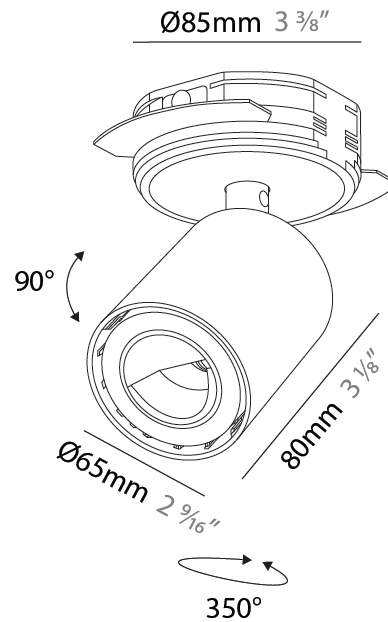

1. To build a product code in our configurator select the specify button on the base model # product page
2. To build a manual product code on this datasheet choose from the options listed below in blue font and add the suffix to the base model #

GENERAL

Series: Oiko Pro In
Subseries: Oiko Pro In
Brand: Prolicht
Division: Architectural
Mounting Type: Trimless
Mounting Location: Ceiling
Subcategory: Wallwash

PHYSICAL

Shape: Cylinder
Diameter (mm): 65
Diameter (in): 2 ⁹/₁₆
Height (mm): 120
Depth (mm): 50
Height (in): 4 ³/₄
Depth (in): 1 ¹⁵/₁₆
Light Distribution: Adjustable / Direct
Fixture Finish: SSR / BKV / CWI / CRY / HAB / UFT / ITA / RUA / FTG / MYG / LOD / PUS / FRO / FUP / KIA / POP / BLS / SPG / MEY / GOH / GUM / CHC / COM / ABZ / JAG / OBR / MOS / ROR
Fixture Material: Aluminum
Cut-out Measurements: 68mm / 2 11/16"

ELECTRICAL

Lamp Type: LED
Input Wattage (W): 14.4
Total Output Wattage (W): 13.1
Driver Included: No
Driver Location: Remote
Driver Type: Constant Current - Universal
Driver Class: Class 2
Input Voltage (V): 120
Constant Current (MA): 700

LED

Number of LEDs: 1
Color Temperature (°K): 2700-6500 Tunable White
Max. Delivered Lumen (lm): 988 - 1162
Nominal Lumen (lm): 1242 - 1460
CRI: >90 CRI
Lamp Life (hrs): 50000

OPTICAL

Adjustability: Rotational 350°; Tilt 90°

RATINGS AND CERTIFICATIONS

Certified By: CSA Certified to UL and CSA Standards
IP rating: IP20