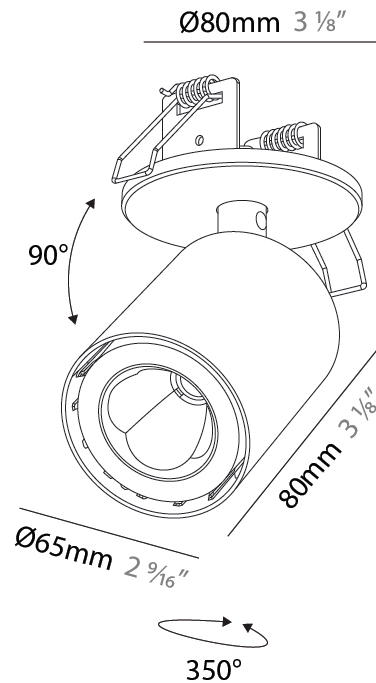

OIKO PRO IN SURFACE

A3D359-

base number   Finishes (Diamond)   Finishes (Triangle)

1. To build a product code in our configurator select the specify button on the base model # product page
2. To build a manual product code on this datasheet choose from the options listed below in blue font and add the suffix to the base model #

GENERAL

Series: Oiko Pro In
Brand: Prolicht
Division: Architectural
Mounting Type: Surface
Mounting Location: Ceiling
Subcategory: Spots

PHYSICAL

Shape: Cylinder
Diameter (mm): 65
Diameter (in): 2 ⁹/₁₆
Height (mm): 120
Depth (mm): 50
Height (in): 4 ³/₄
Depth (in): 1 ¹⁵/₁₆
Light Distribution: Adjustable / Direct
Fixture Finish: SSR / BKV / CWI / CRY / HAB / UFT / ITA / RUA / FTG / MYG / LOD / PUS / FRO / FUP / KIA / POP / BLS / SPG / MEY / GOH / GUM / CHC / COM / ABZ / JAG / OBR / MOS / ROR
Fixture Material: Aluminum
Cut-out Measurements: 68mm / 2 11/16"

ELECTRICAL

Lamp Type: LED
Input Wattage (W): 14.4
Total Output Wattage (W): 13.1
Driver Included: No
Driver Location: Remote
Driver Type: Constant Current - Universal
Driver Class: Class 2
Input Voltage (V): 120 - 277
Constant Current (MA): 700

LED

Number of LEDs: 1
Color Temperature (°K): 2700 / 3000 / 3500 / 4000
Max. Delivered Lumen (lm): 1008 - 1186
Nominal Lumen (lm): 1242 - 1460
CRI: >90 CRI
Lamp Life (hrs): 50000

OPTICAL

Beam Angle: 50
Adjustability: Rotational 350°; Tilt 90°

RATINGS AND CERTIFICATIONS

Certified By: CSA Certified to UL and CSA Standards
IP rating: IP20