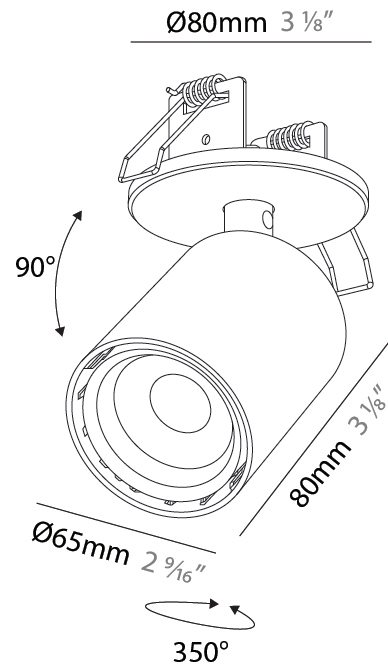

GENERAL

Series: Oiko Pro In
Brand: Prolicht
Division: Architectural
Mounting Type: Surface
Mounting Location: Ceiling
Subcategory: Spots

PHYSICAL

Shape: Cylinder
Diameter (mm): 65
Diameter (in): 2 ⁹ / ₁₆
Height (mm): 120
Depth (mm): 50
Height (in): 4 ³ / ₄
Depth (in): 1 ¹⁵ / ₁₆
Light Distribution: Adjustable / Direct
Fixture Finish: SSR / BKV / CWI / CRY / HAB / UFT / ITA / RUA / FTG / MYG / LOD / PUS / FRO / FUP / KIA / POP / BLS / SPG / MEY / GOH / GUM / CHC / COM / ABZ / JAG / OBR / MOS / ROR
Fixture Material: Aluminum
Cut-out Measurements: 68mm / 2 11/16"

OPTICAL

Beam Angle: 14
Adjustability: Rotational 350°; Tilt 90°

RATINGS AND CERTIFICATIONS

Certified By: CSA Certified to UL and CSA Standards
IP rating: IP20

A3D343-

PROJECT _____

TYPE _____

SPECIFIER _____