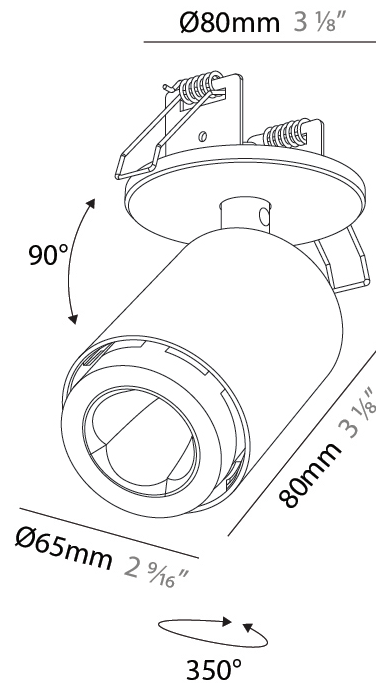

OIKO PRO IN SURFACE

A3D358-

base number   Finishes (Diamond)   Finishes (Triangle)

1. To build a product code in our configurator select the specify button on the base model # product page
2. To build a manual product code on this datasheet choose from the options listed below in blue font and add the suffix to the base model #

GENERAL

Series: Oiko Pro In
Brand: Prolicht
Division: Architectural
Mounting Type: Surface
Mounting Location: Ceiling
Subcategory: Spots

PHYSICAL

Shape: Cylinder
Diameter (mm): 65
Diameter (in): 2 ⁹/₁₆
Height (mm): 120
Depth (mm): 50
Height (in): 4 ³/₄
Depth (in): 1 ¹⁵/₁₆
Light Distribution: Adjustable / Direct
Fixture Finish: SSR / BKV / CWI / CRY / HAB / UFT / ITA / RUA / FTG / MYG / LOD / PUS / FRO / FUP / KIA / POP / BLS / SPG / MEY / GOH / GUM / CHC / COM / ABZ / JAG / OBR / MOS / ROR
Fixture Material: Aluminum
Cut-out Measurements: 68mm / 2 11/16"

ELECTRICAL

Lamp Type: LED
Input Wattage (W): 14.4
Total Output Wattage (W): 13.1
Driver Included: No
Driver Location: Remote
Driver Type: Constant Current - Universal
Driver Class: Class 2
Input Voltage (V): 120 - 277
Constant Current (MA): 700

LED

Number of LEDs: 1
Color Temperature (°K): 2700-6500 Tunable White
Max. Delivered Lumen (lm): 919 - 1081
Nominal Lumen (lm): 1242 - 1460
CRI: >90 CRI
Lamp Life (hrs): 50000

OPTICAL

Beam Angle: 34
Adjustability: Rotational 350°; Tilt 90°

RATINGS AND CERTIFICATIONS

Certified By: CSA Certified to UL and CSA Standards
IP rating: IP20