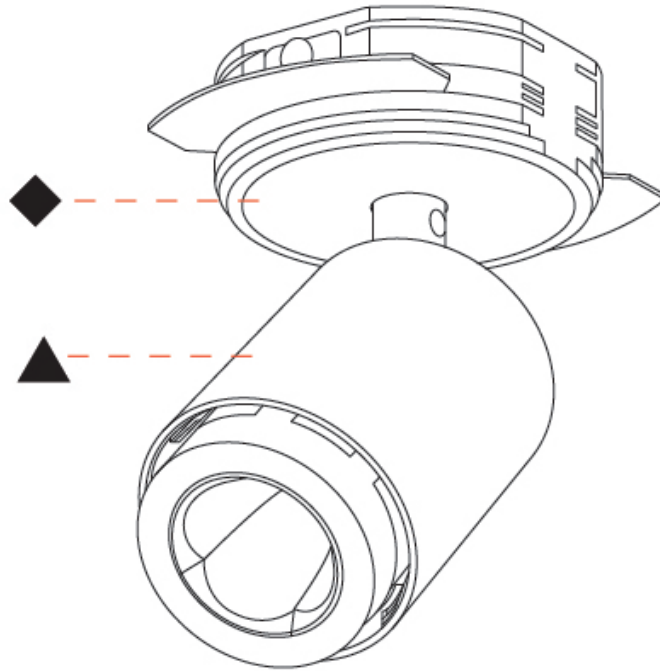

OIKO PRO IN TRIMLESS

A3D354-

PROJECT

TYPE

SPECIFIER

QUANTITY

DATE

A