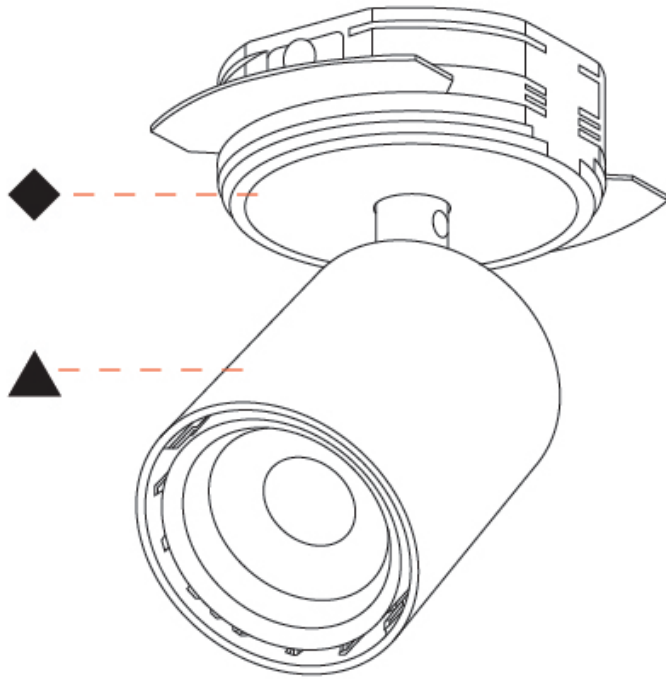

A3D353-

PROJECT

TYPE

SPECIFIER

QUANTITY

DATE

A