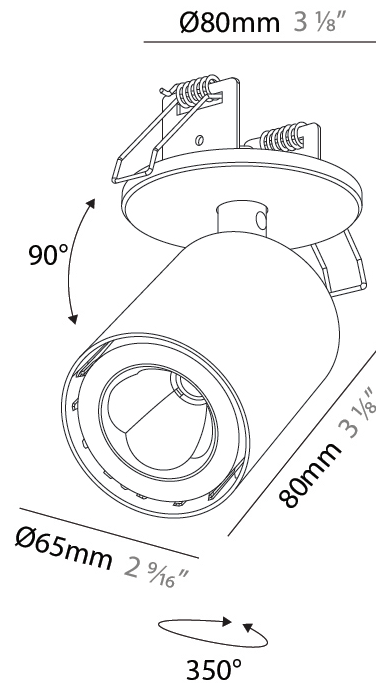

A3D360-

base number	_____	_____
Finishes (Diamond)	_____	Finishes (Triangle)

1. To build a product code in our configurator select the specify button on the base model # product page
2. To build a manual product code on this datasheet choose from the options listed below in blue font and add the suffix to the base model #

GENERAL

Series: Oiko Pro In
Brand: Prolicht
Division: Architectural
Mounting Type: Surface
Mounting Location: Ceiling
Subcategory: Spots

PHYSICAL

Shape: Cylinder
Diameter (mm): 65
Diameter (in): 2 ⁹/₁₆
Height (mm): 120
Depth (mm): 50
Height (in): 4 ³/₄
Depth (in): 1 ¹⁵/₁₆
Light Distribution: Adjustable / Direct
Fixture Finish: SSR / BKV / CWI / CRY / HAB / UFT / ITA / RUA / FTG / MYG / LOD / PUS / FRO / FUP / KIA / POP / BLS / SPG / MEY / GOH / GUM / CHC / COM / ABZ / JAG / OBR / MOS / ROR
Fixture Material: Aluminum
Cut-out Measurements: 68mm / 2 11/16"

ELECTRICAL

Lamp Type: LED
Input Wattage (W): 14.4
Total Output Wattage (W): 13.1
Driver Included: No
Driver Location: Remote
Driver Type: Constant Current - Universal
Driver Class: Class 2
Input Voltage (V): 120 - 277
Constant Current (MA): 700

LED

Number of LEDs: 1
Color Temperature (°K): 2700 / 3000 / 3500 / 4000
Max. Delivered Lumen (lm): 1175 - 1381
Nominal Lumen (lm): 1242 - 1460
CRI: >90 CRI
Lamp Life (hrs): 50000

OPTICAL

Beam Angle: 62
Adjustability: Rotational 350°; Tilt 90°

RATINGS AND CERTIFICATIONS

Certified By: CSA Certified to UL and CSA Standards
IP rating: IP20